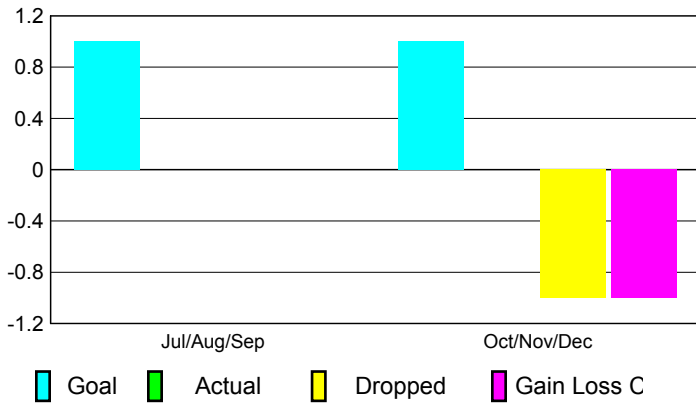

2010-2011 GMT Reports for District (or Undistricted) **District LA 1**

GMT: **Mr. Edisson Karnopp**

Location: **BRAZIL**

GMT CA: **3**

CLUBS

**Club Results
2010-2011**

**Clubs
2009-2010**

Month	New Club Goal	Actual New Clubs	Actual Dropped Clubs	Gain/Loss of Clubs	Gain/Loss of Clubs
Jul/Aug/Sep	1	0	0	0	0
Oct/Nov/Dec	1	0	-1	-1	1
Totals	2	0	-1	-1	1

Club Results 2010-2011

Goal, New, Dropped, Gain/Loss

Comparison of Club Gain/Loss

Current Year Compared to the Previous Year

YTD Status Quo Clubs 2010-2011

Status Quo Clubs Compared to Status Quo Members

MEMBERSHIP