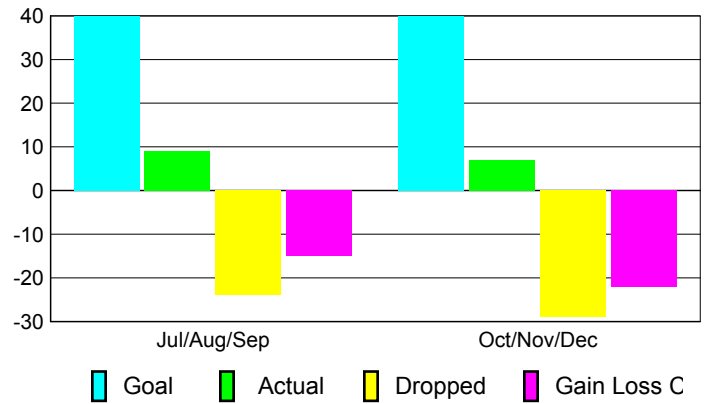

Membership Results 2010-2011

Goal, New, Dropped, Gain/Loss